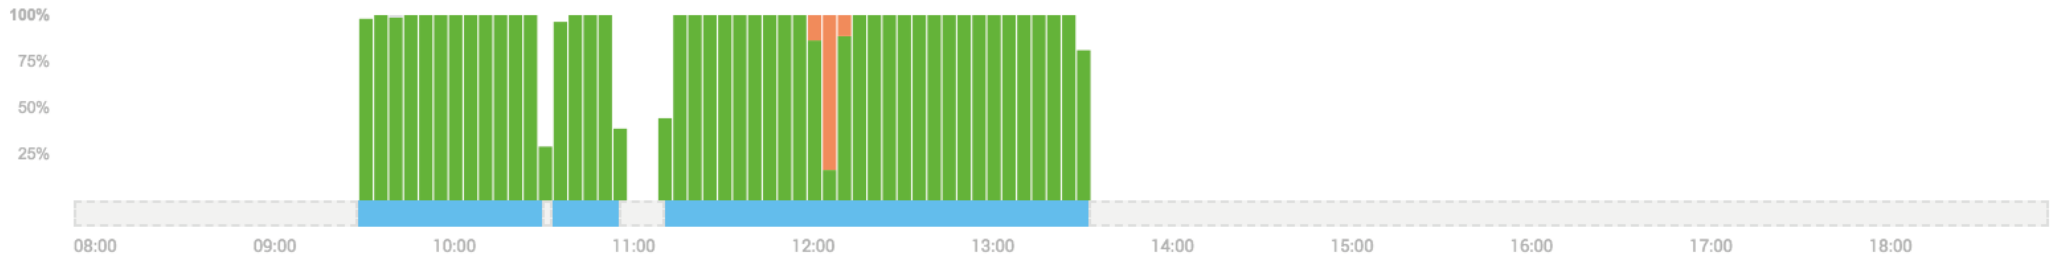

PRODUCTIVITY BAR