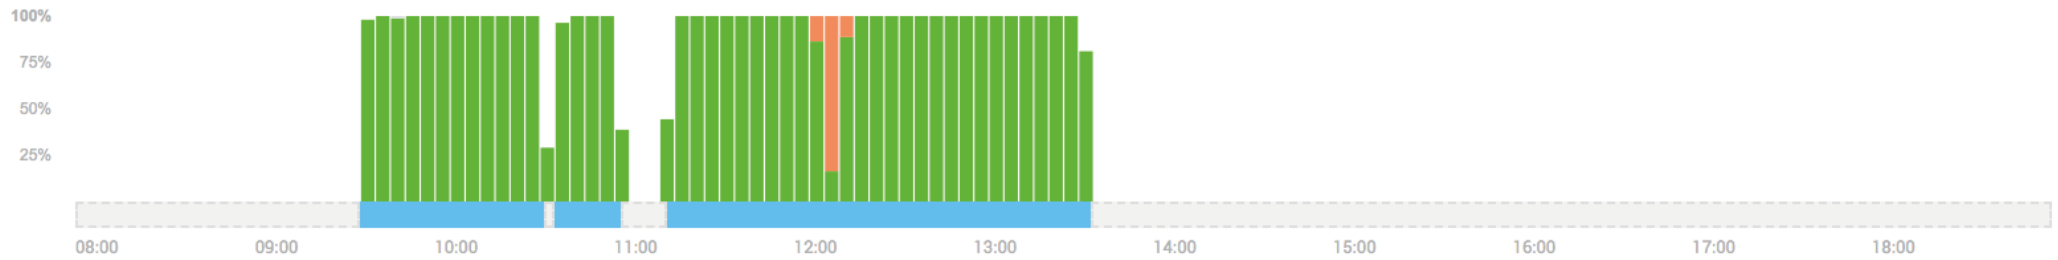

PLACE IN GRP / COM

2nd 8th

EFFECTIVENESS

44.94%

PRODUCTIVITY

97.53%

PRODUCTIVITY BAR

PROJECTS